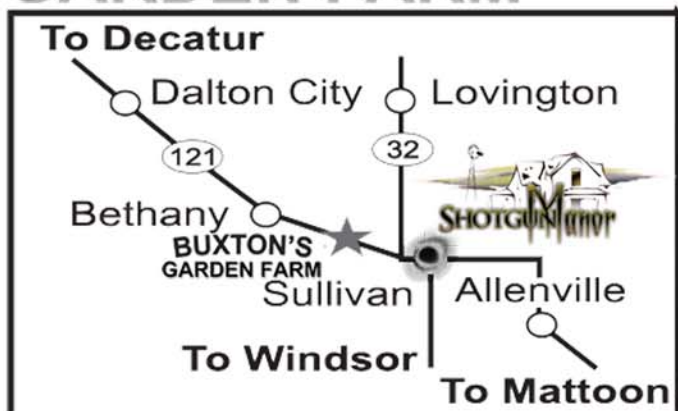

Directions To:

SHOTGUN MANOR

**BUXTON'S
GARDEN FARM**

From Decatur

Take Route 121 East Into Sullivan, Turn Right at the Stoplight and Follow the Signs.

From Mattoon

Take Route 121 West Into Sullivan, Turn Left at the Stoplight and Follow the Signs.

From Effingham

Take Route 32 North Into Sullivan, Turn Right at the Stoplight and Follow the Signs.

From Champaign

Take Interstate 57 South To Mattoon Exit; Follow Route 121 West Into Sullivan,
Turn Left at the Stoplight and Follow the Signs.

From St. Louis

Take Interstate 70 East to Effingham; Take Route 32 North Into Sullivan,
Turn Right at the Stoplight and Follow the Signs.

From Indy

Take Interstate 70 West to Effingham; Take Route 32 North Into Sullivan,
Turn Right at the Stoplight and Follow the Signs.

From Chicago

Take Interstate 57 South to Mattoon; Take Route 121 West Into Sullivan,
Turn Right at the Stoplight and Follow the Signs.

www.shotgunmanor.com Or Call (217) 728-2467