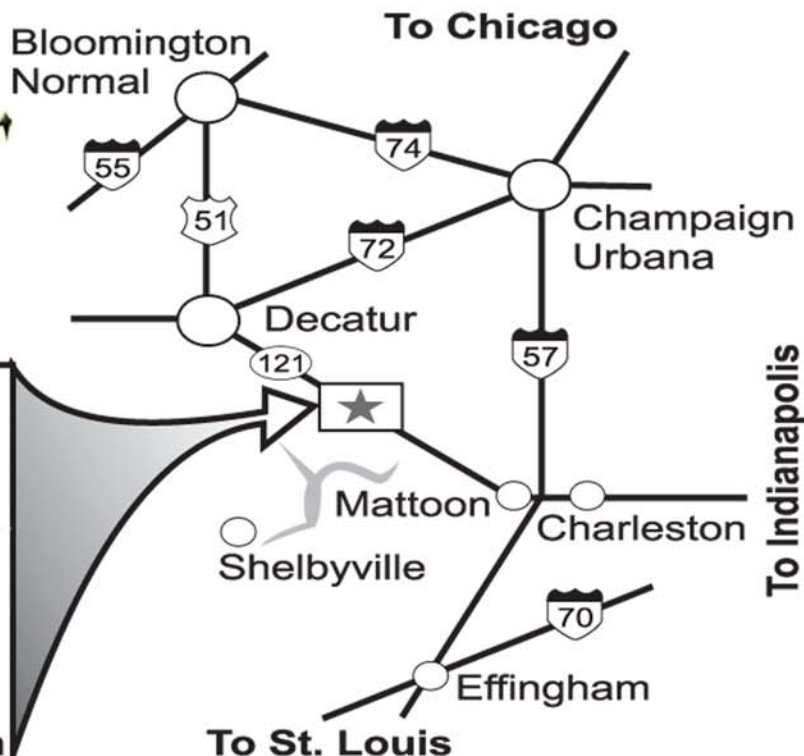

Directions To:

SHOTGUN MANOR

**BUXTON'S
GARDEN FARM**

From Decatur

Take Route 121 East Into Sullivan, Turn Right at the Stoplight and Follow the Signs.

From Mattoon

Take Route 121 West Into Sullivan, Turn Left at the Stoplight and Follow the Signs.

From Effingham

Take Route 32 North Into Sullivan, Turn Right at the Stoplight and Follow the Signs.

From Champaign

Take Interstate 57 South To Mattoon Exit; Follow Route 121 West Into Sullivan,
Turn Left at the Stoplight and Follow the Signs.

From St. Louis

Take Interstate 70 East to Effingham; Take Route 32 North Into Sullivan,
Turn Right at the Stoplight and Follow the Signs.

From Indy

Take Interstate 70 West to Effingham; Take Route 32 North Into Sullivan,
Turn Right at the Stoplight and Follow the Signs.

From Chicago

Take Interstate 57 South to Mattoon; Take Route 121 West Into Sullivan,
Turn Right at the Stoplight and Follow the Signs.

www.shotgunmanor.com Or Call (217) 728-2467